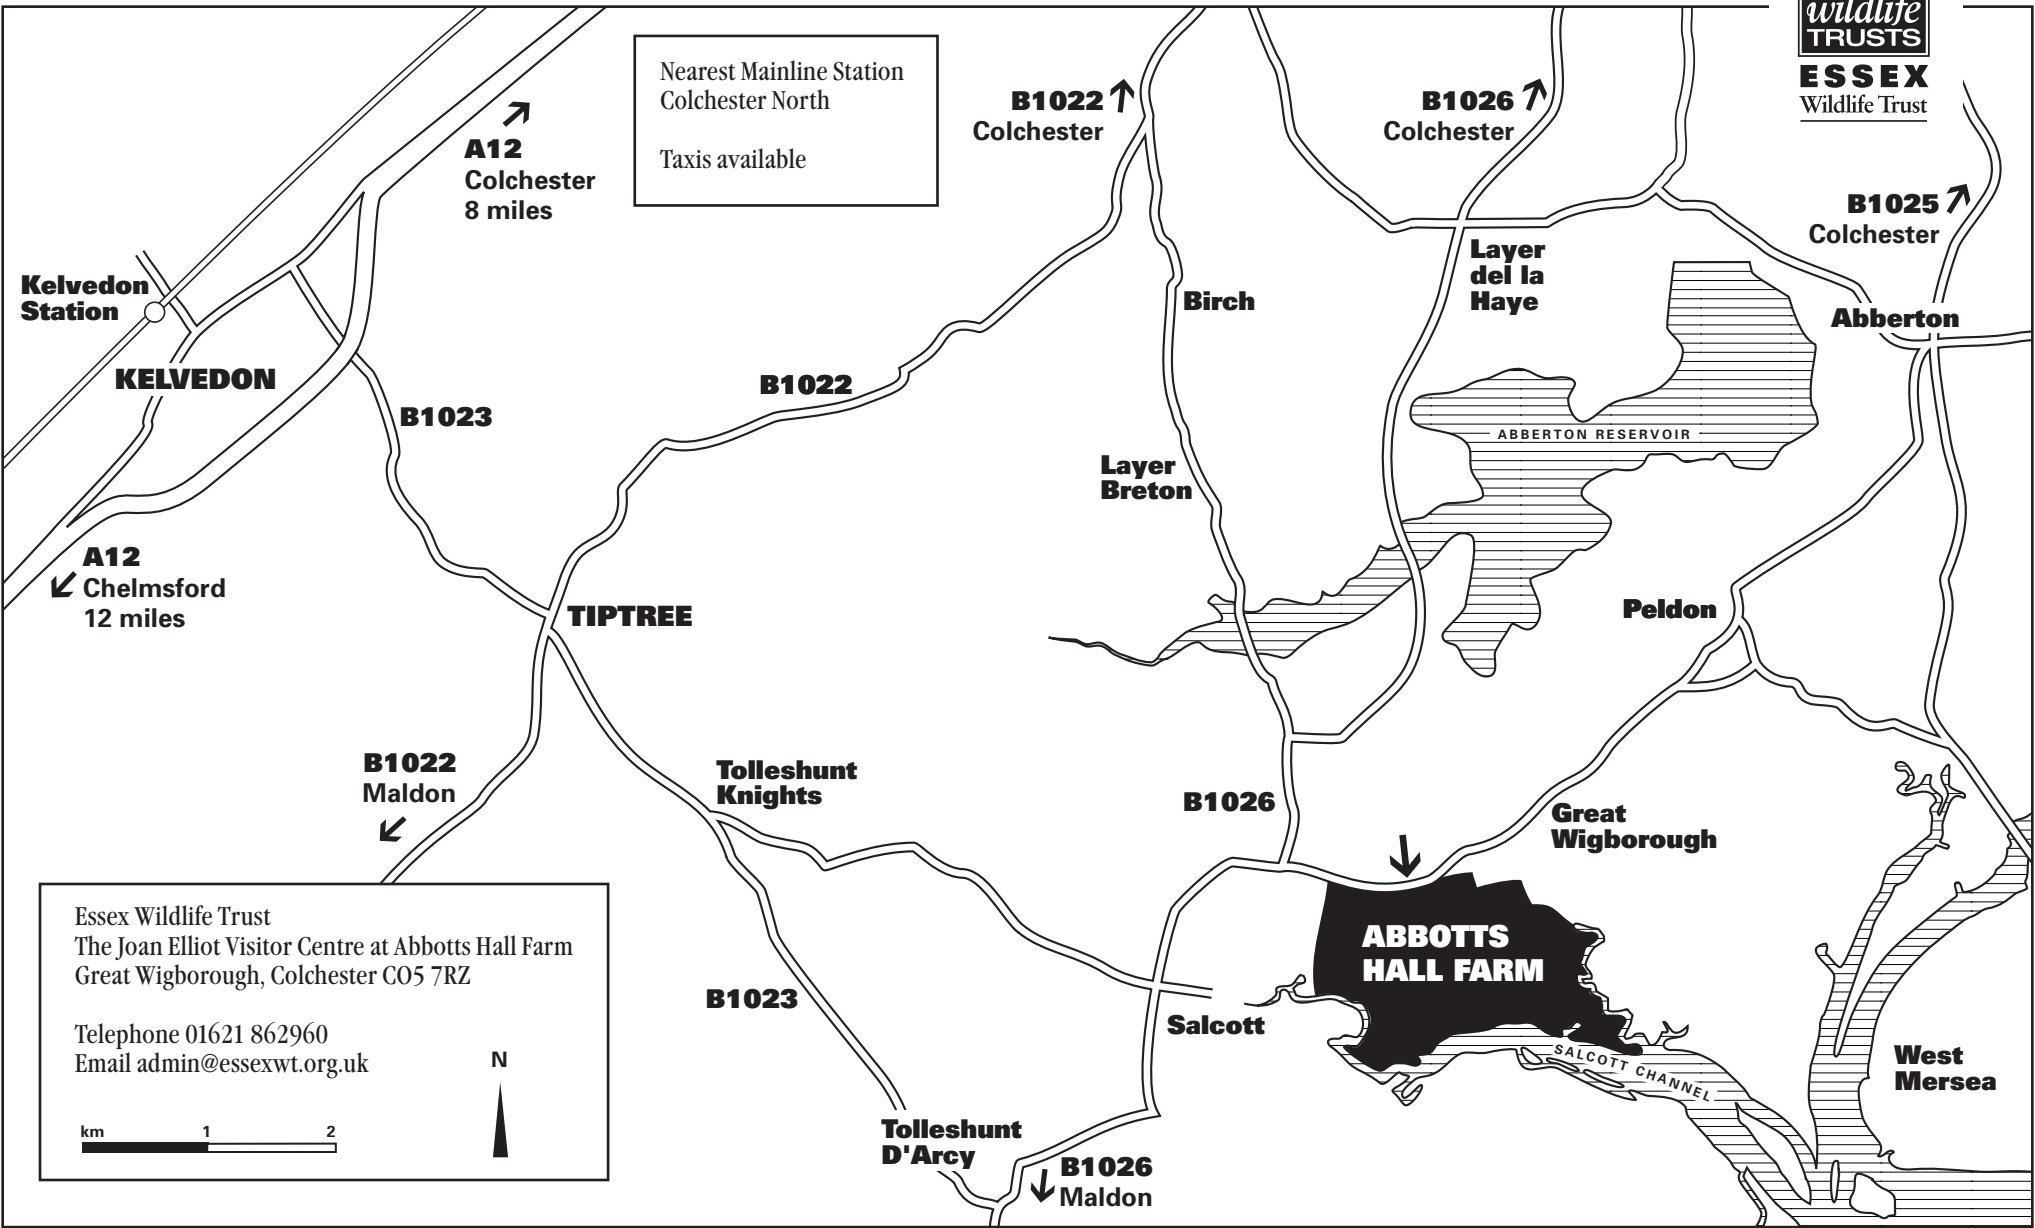

How to find Essex Wildlife Trust at Abbots Hall Farm

Nearest Mainline Station
Colchester North

Taxis available

↗
A12
Colchester
8 miles

↑
B1022
Colchester

↗
B1026
Colchester

↗
B1025
Colchester

Kelvedon Station

Peldon

↙
A12
Chelmsford
12 miles

TIPTREE

↙
B1022
Maldon

Tolleshunt Knights

B1026

Great Wigborough

Essex Wildlife Trust
The Joan Elliot Visitor Centre at Abbots Hall Farm
Great Wigborough, Colchester CO5 7RZ